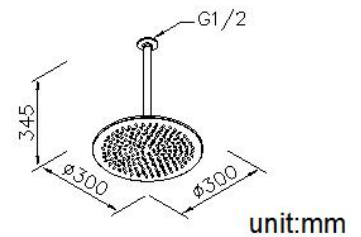

Still One

JUSTIME
SINCE 1976

Showerhead 7771-AS-80MA

INTRODUCTION:

Still One shaped simply but equipped with perfect function. Inspired by the main design conception of "Less is More," Still One used brief lines and a simple model to integrate the practicality and elegance with the concise design style.

DESCRIPTION:

1. Shower arm material meets SUS 304 standard.
2. Premium metal construction for durability.
3. Adjustable angle of the shower head.
4. With R 1/2 (1/2-14PT) to water supply wall outlet.
5. Coordinates with other products in Still One collection.