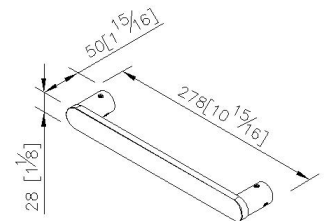

Grab Bar 6922-5X-80MA

INTRODUCTION:

As an important space for human, people wash away the day's fatigue in the bathroom. The simple and graceful shape of 6922 series display a stable visual enjoyment to user. Conception of oval-shaped, convex arc seems a precious stone, which shows the sense of grace.

DESCRIPTION:

- 1.Brass of forging body meets JIS 3604 standard
- 2.Premium metal construction for durability
- 3.Justime finishes resist corrosion and tarnish
- 4.Product has been designed without joints to make it easy to clean
- 5.Correctly installed product's loading is 120 kg f
- 6.Grab bar's length between 2 centers is 305mm
- 7.Coordinates with other products in Charming collection