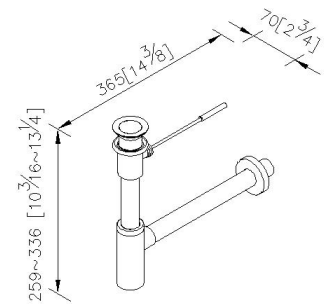

#### INTRODUCTION:

Just need to press the drain handle slightly and the drain will cover the tube. So that you could avoid the insects from the tube. The hole item is made by brass, it is easy to install and clean.

unit:mm[inch]