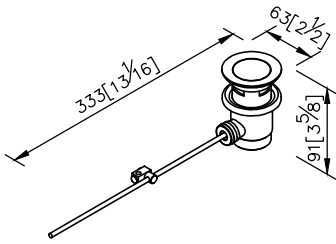

Pop-Up Drain
6502-DR-82CP

1. Brass of forging body meets JIS 3771 standard.
2. Premium metal construction for durability.
3. Justime finishes resist corrosion and tarnish.
4. Finish meets the standard of ASTM-SC2.

unit: mm[inch]