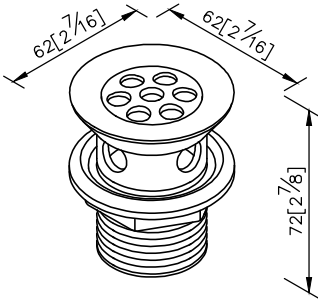

**7-Hole Drain**  
**6502-CG-82CP**

- 1.Brass of forging body meets JIS 3771 standard.
- 2.Premium metal construction for durability.
- 3.Justime finishes resist corrosion and tarnish.
- 4.Finish meets the standard of ASTM-SC2.
- 5.Material of brass tube meets JIS C2700 standard.

unit: mm[inch]